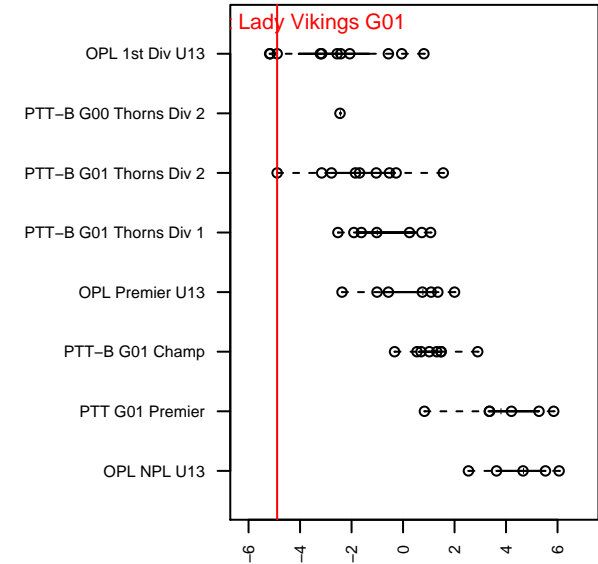

**attack and defense rating
relative to others at age
and all opponents in last 13 months**