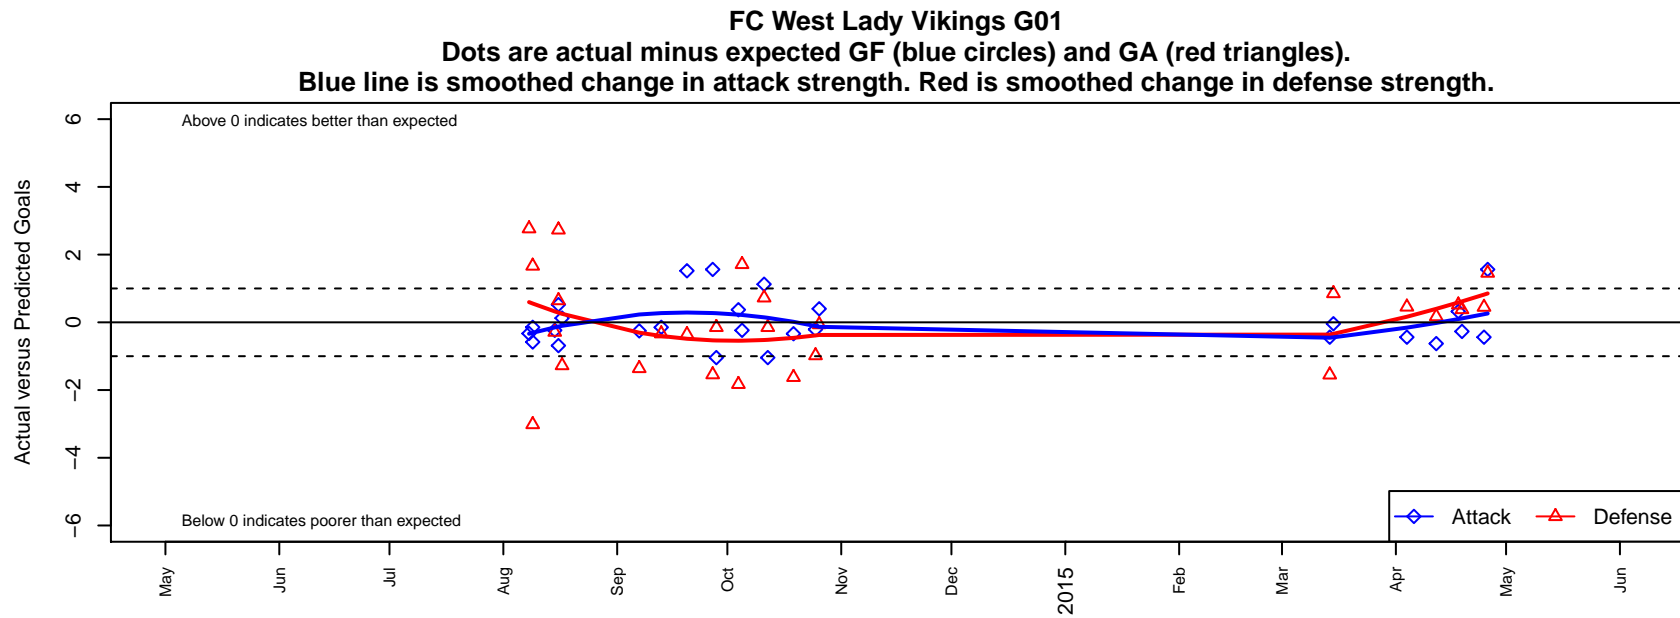

**attack and defense variance (black dot)
relative to other teams
and top 10 in region**

**attack and defense rating
relative to others at age
and all opponents in last 13 months**

FC West Lady Vikings G01

FC West
Forest Grove, OR
G01 total strength=355
attack=0.21 defense=0.22
fall league = OPL 1st Div U13
spr league = Spr OPL Tillamook Div U13

alt names used:
FC West Lady Vikings G01
FC West Lady Vikings

Venues played:
2014 Chinook Cup Silver U13
2014 Mt Hood Challenge U13
2014 OPL First Division U13
2014 Spr OPL Tillamook Division U13